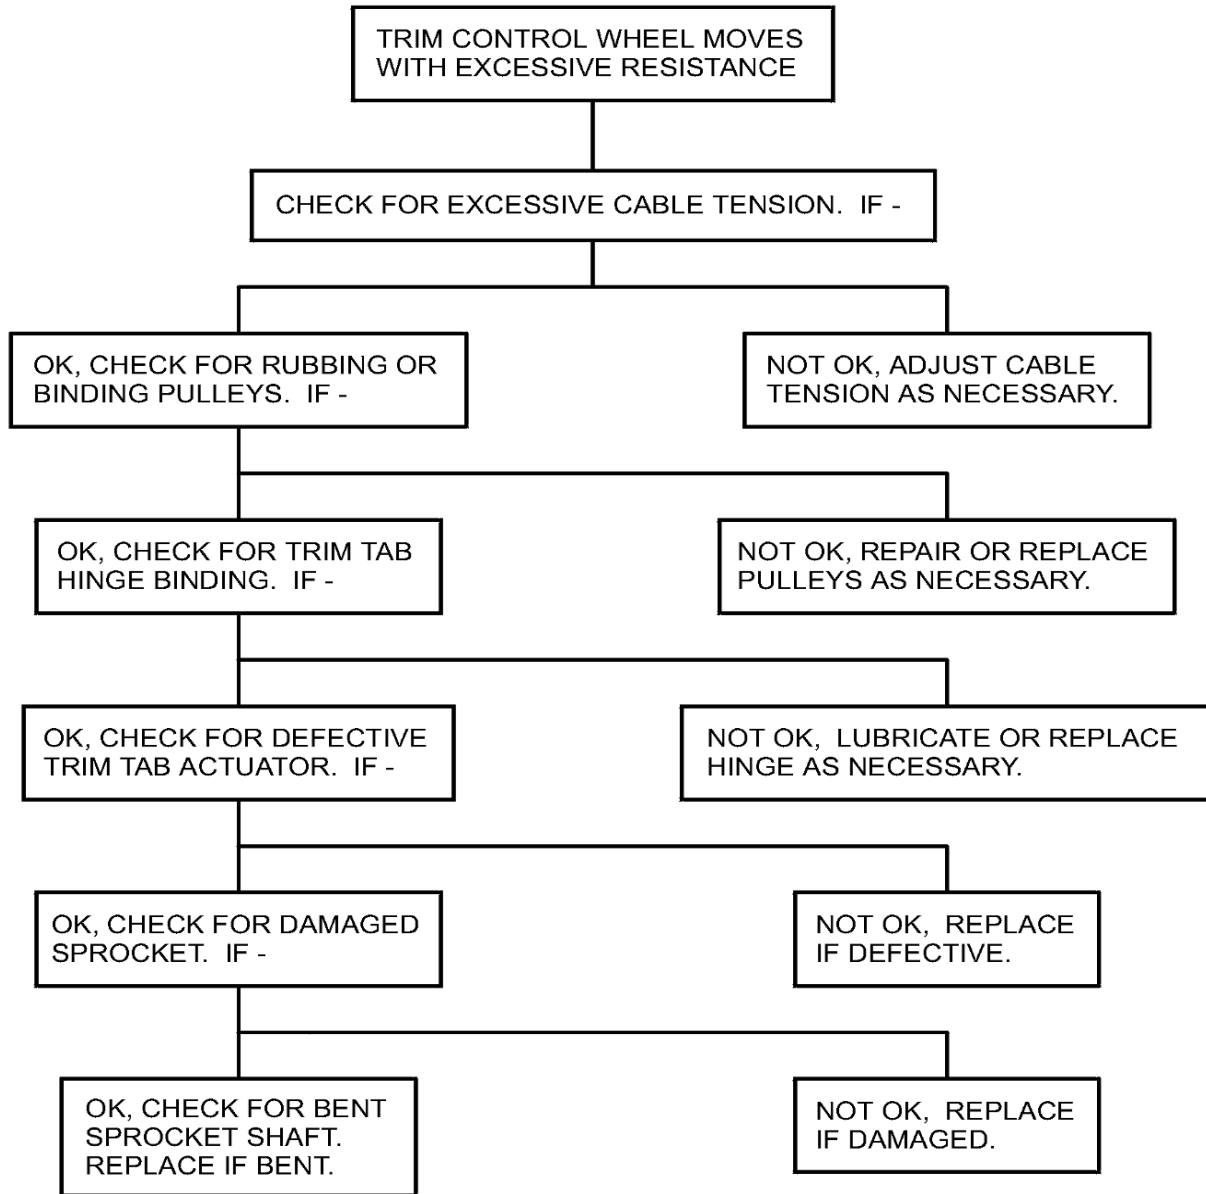

ELEVATOR TRIM - TROUBLESHOOTING

1. General

- A. A troubleshooting chart has been developed to aid the maintenance technician in system understanding. Refer to Figure 101.

Figure 101 : Sheet 1 : Elevator Trim System Troubleshooting Chart

A11608

Figure 101 : Sheet 2 : Elevator Trim System Troubleshooting Chart

A11609